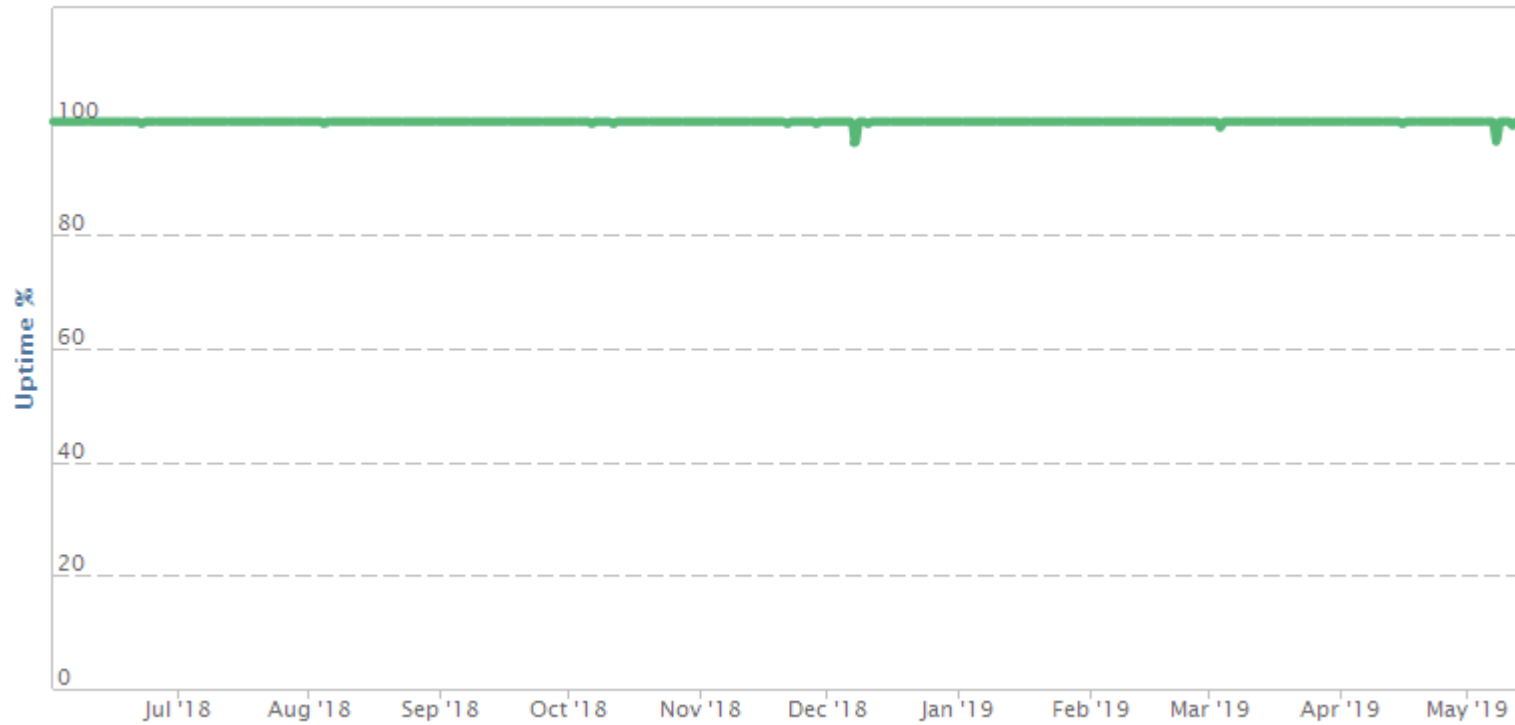

Availability summary

Account: 310602
User: Joe Wieloch
Report period: Last 12 months: 6/1/2018 - 5/31/2019
Generated: 5/13/2019 7:57 PM

Please see the next 3 chapters for detailed information:

- Uptime in period - lo-us.app.db
- Uptime in period - lo-us.app.db
- Uptime by monitor - lo-us.app.db

Uptime in period - lo-us.app.db

Last 12 months: 6/1/2018 - 5/31/2019

 Uptime %

Uptime in period - lo-us.app.db

Last 12 months: 6/1/2018 - 5/31/2019

Date/time	Uptime (%)	Downtime (s)	Confirmed errors	Checks
June, 2018	99.99	346	1	8,714
July, 2018	100.00	0	0	9,004
August, 2018	99.99	301	1	8,995
September, 2018	100.00	0	0	8,708
October, 2018	99.98	647	2	9,006
November, 2018	99.97	693	2	8,714
December, 2018	99.87	3,595	10	9,008
January, 2019	100.00	0	0	9,000
February, 2019	100.00	0	0	8,121
March, 2019	99.97	906	3	8,984
April, 2019	99.99	348	1	8,708
May, 2019	99.67	3,643	10	3,734