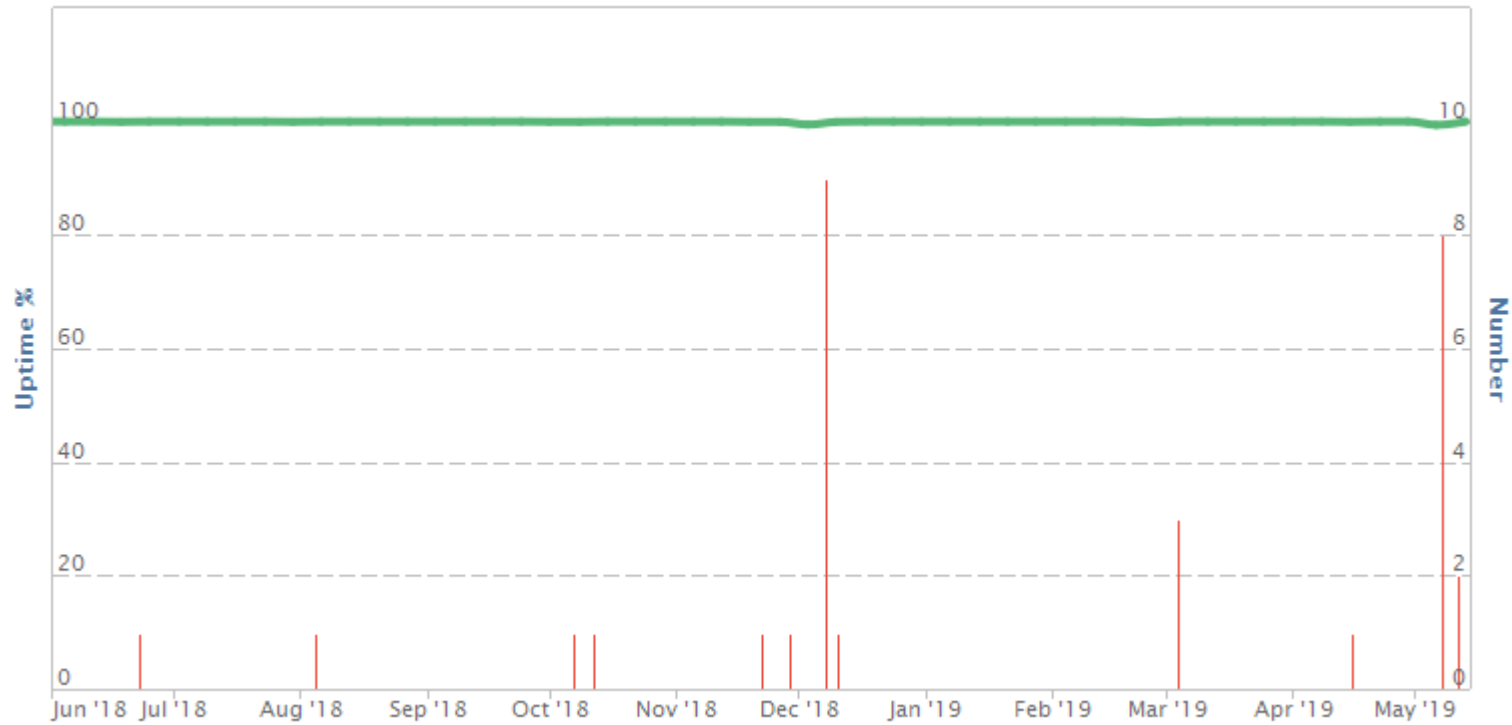

Uptime & confirmed errors - lo-us.app.db

Last 12 months: 6/1/2018 - 5/31/2019

Uptime %
 Errors